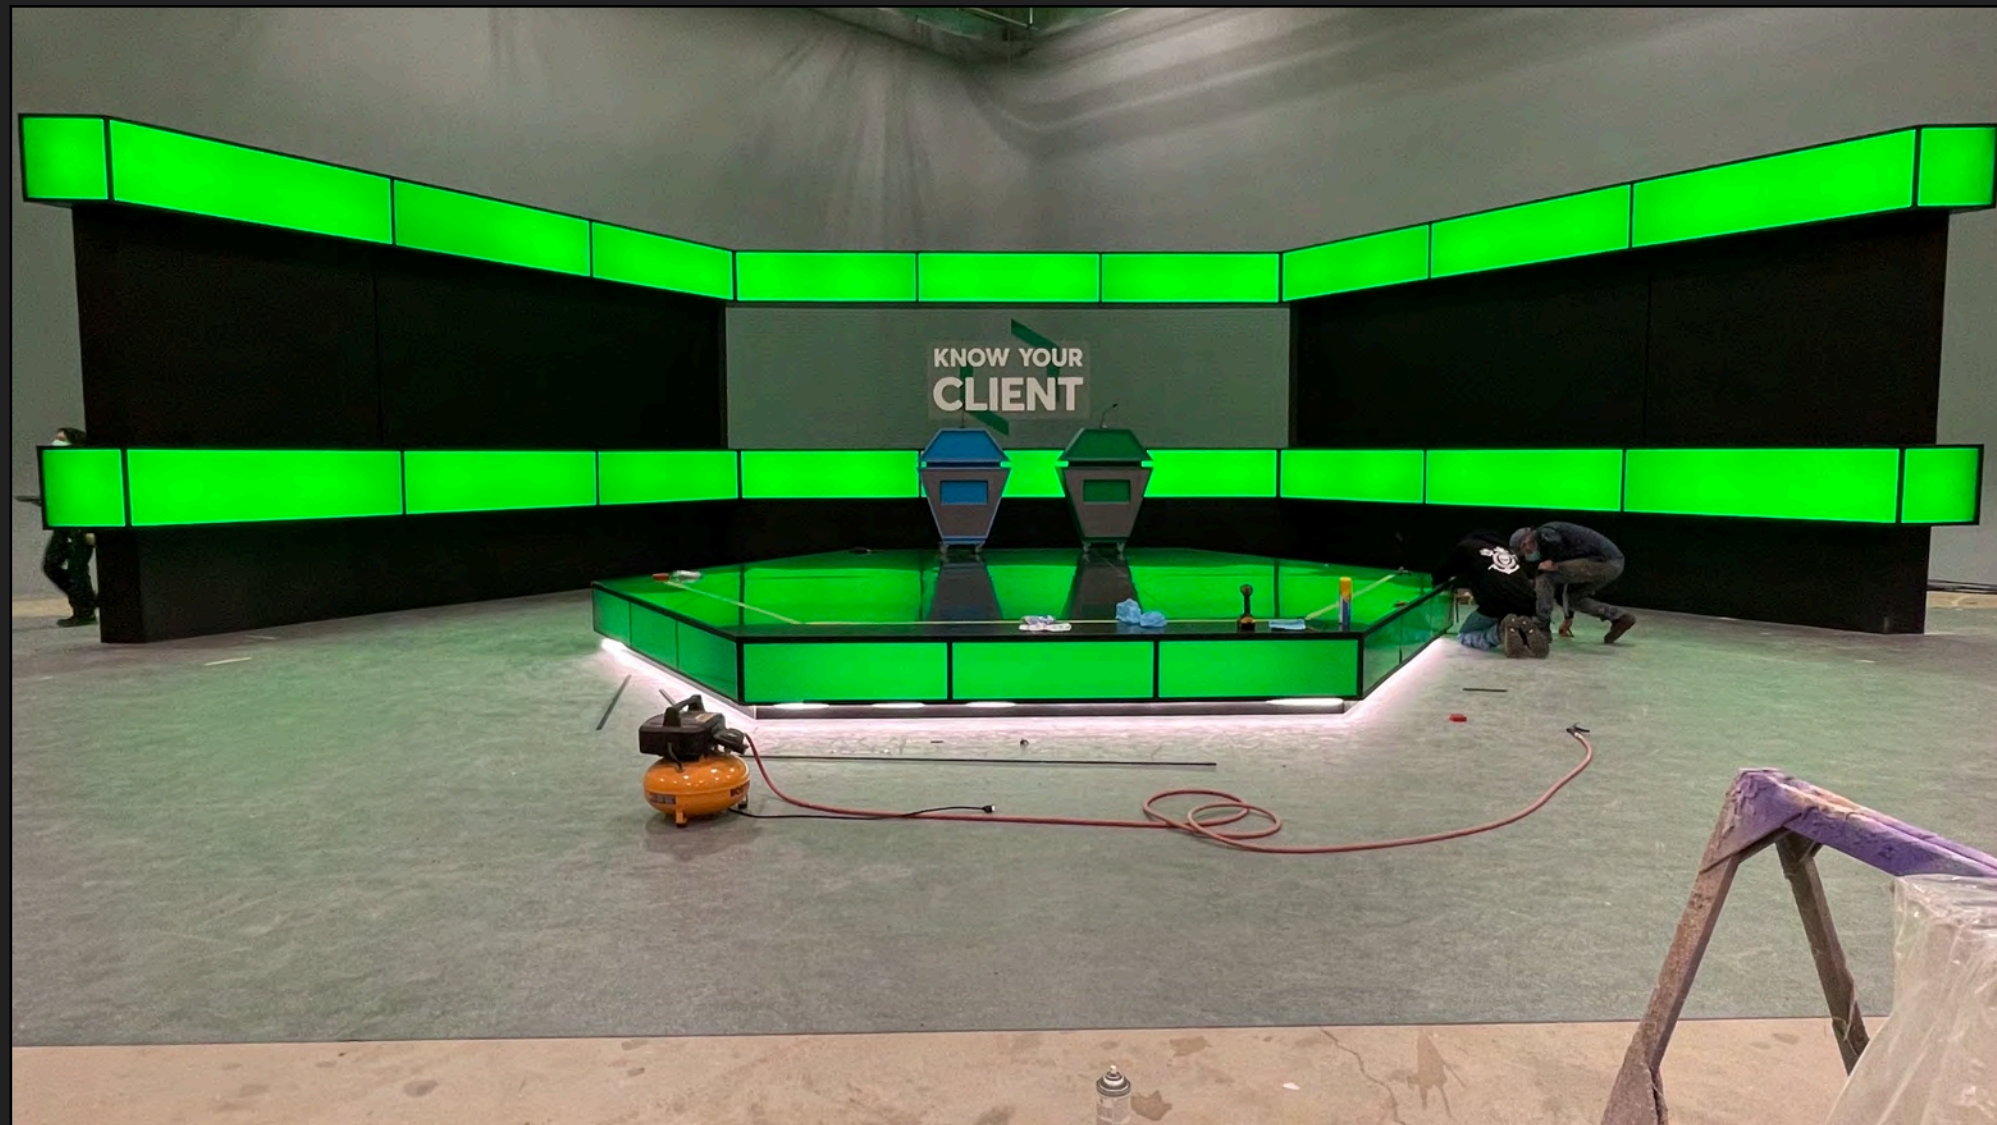

# PRODUCTION DESIGN - JORDAN WORTH