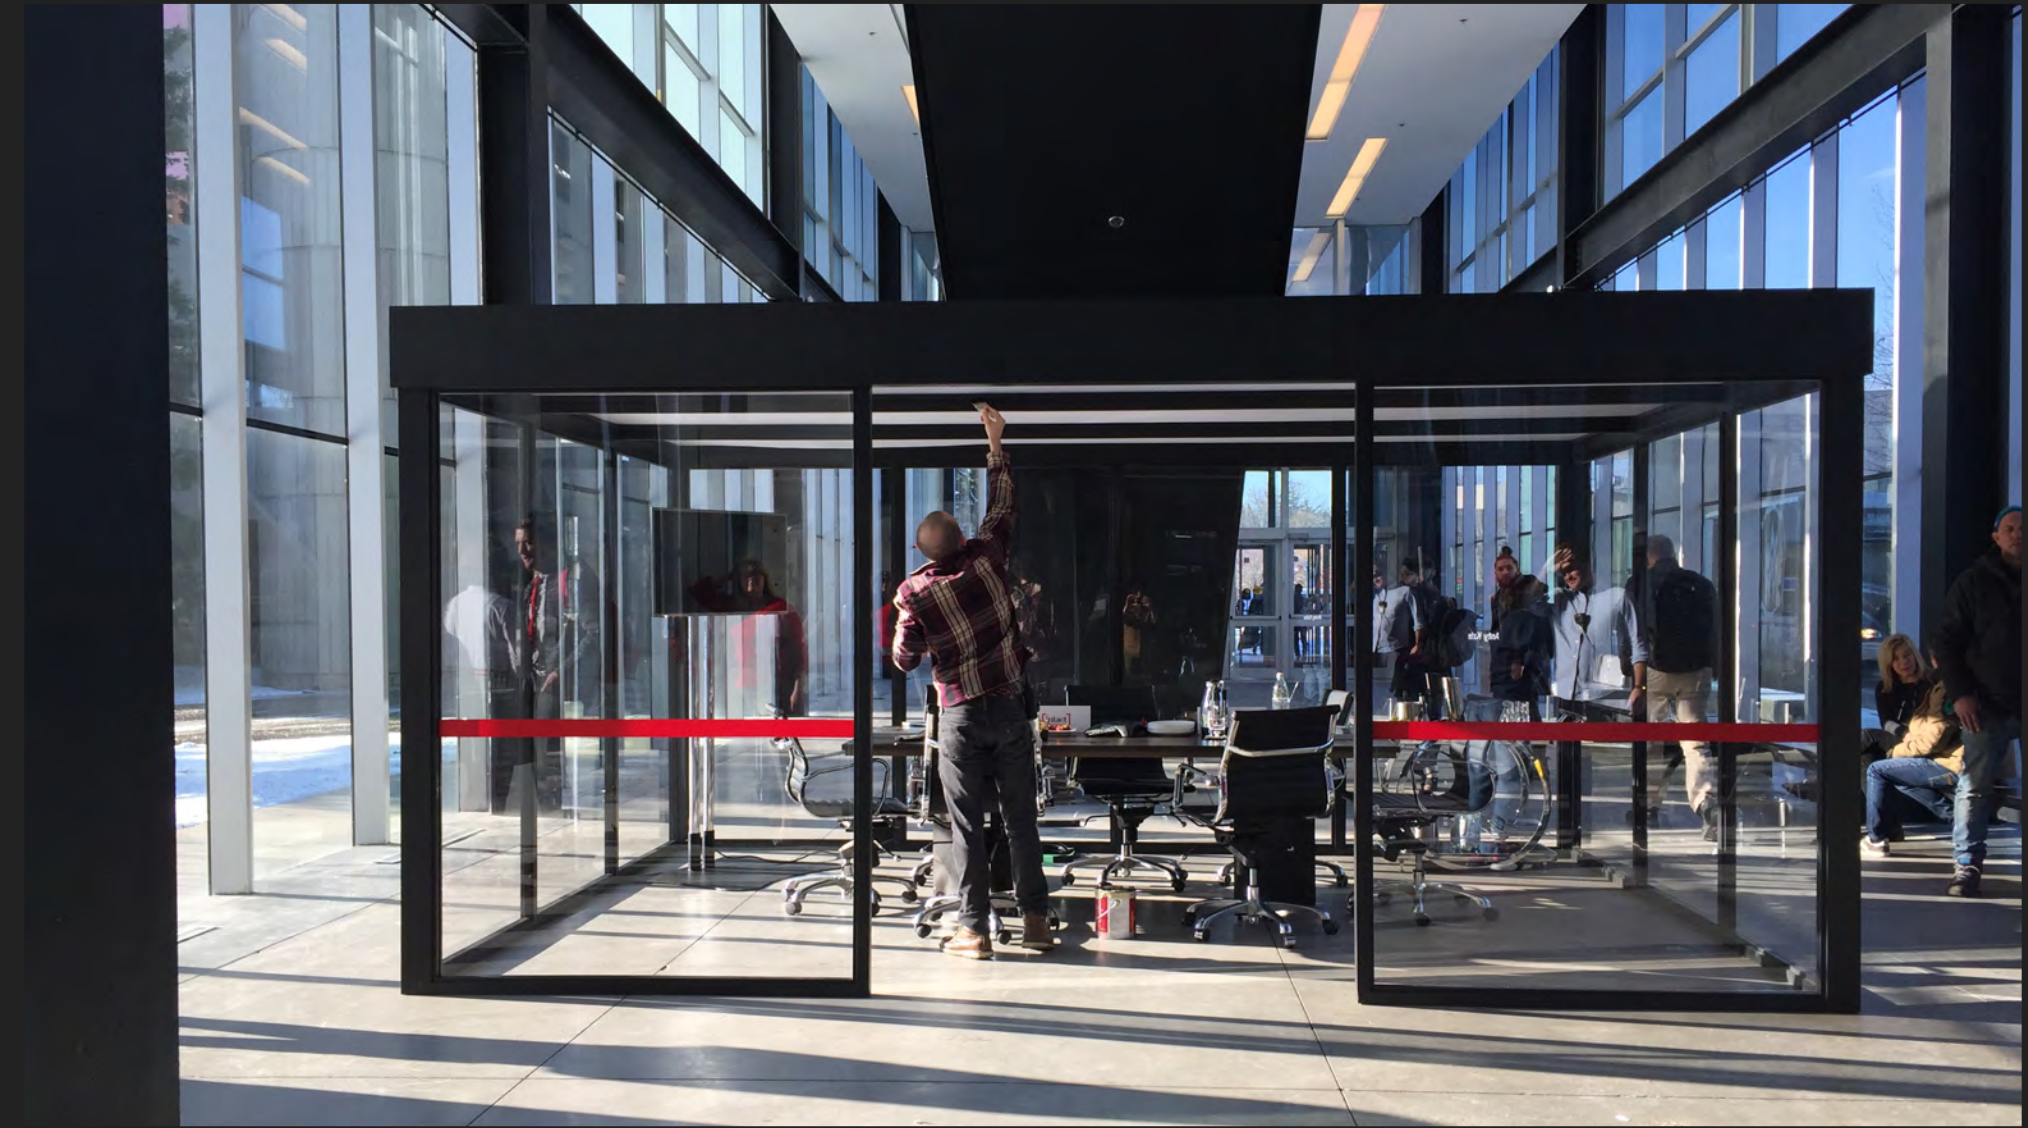

PRODUCTION DESIGN - JORDAN WORTH