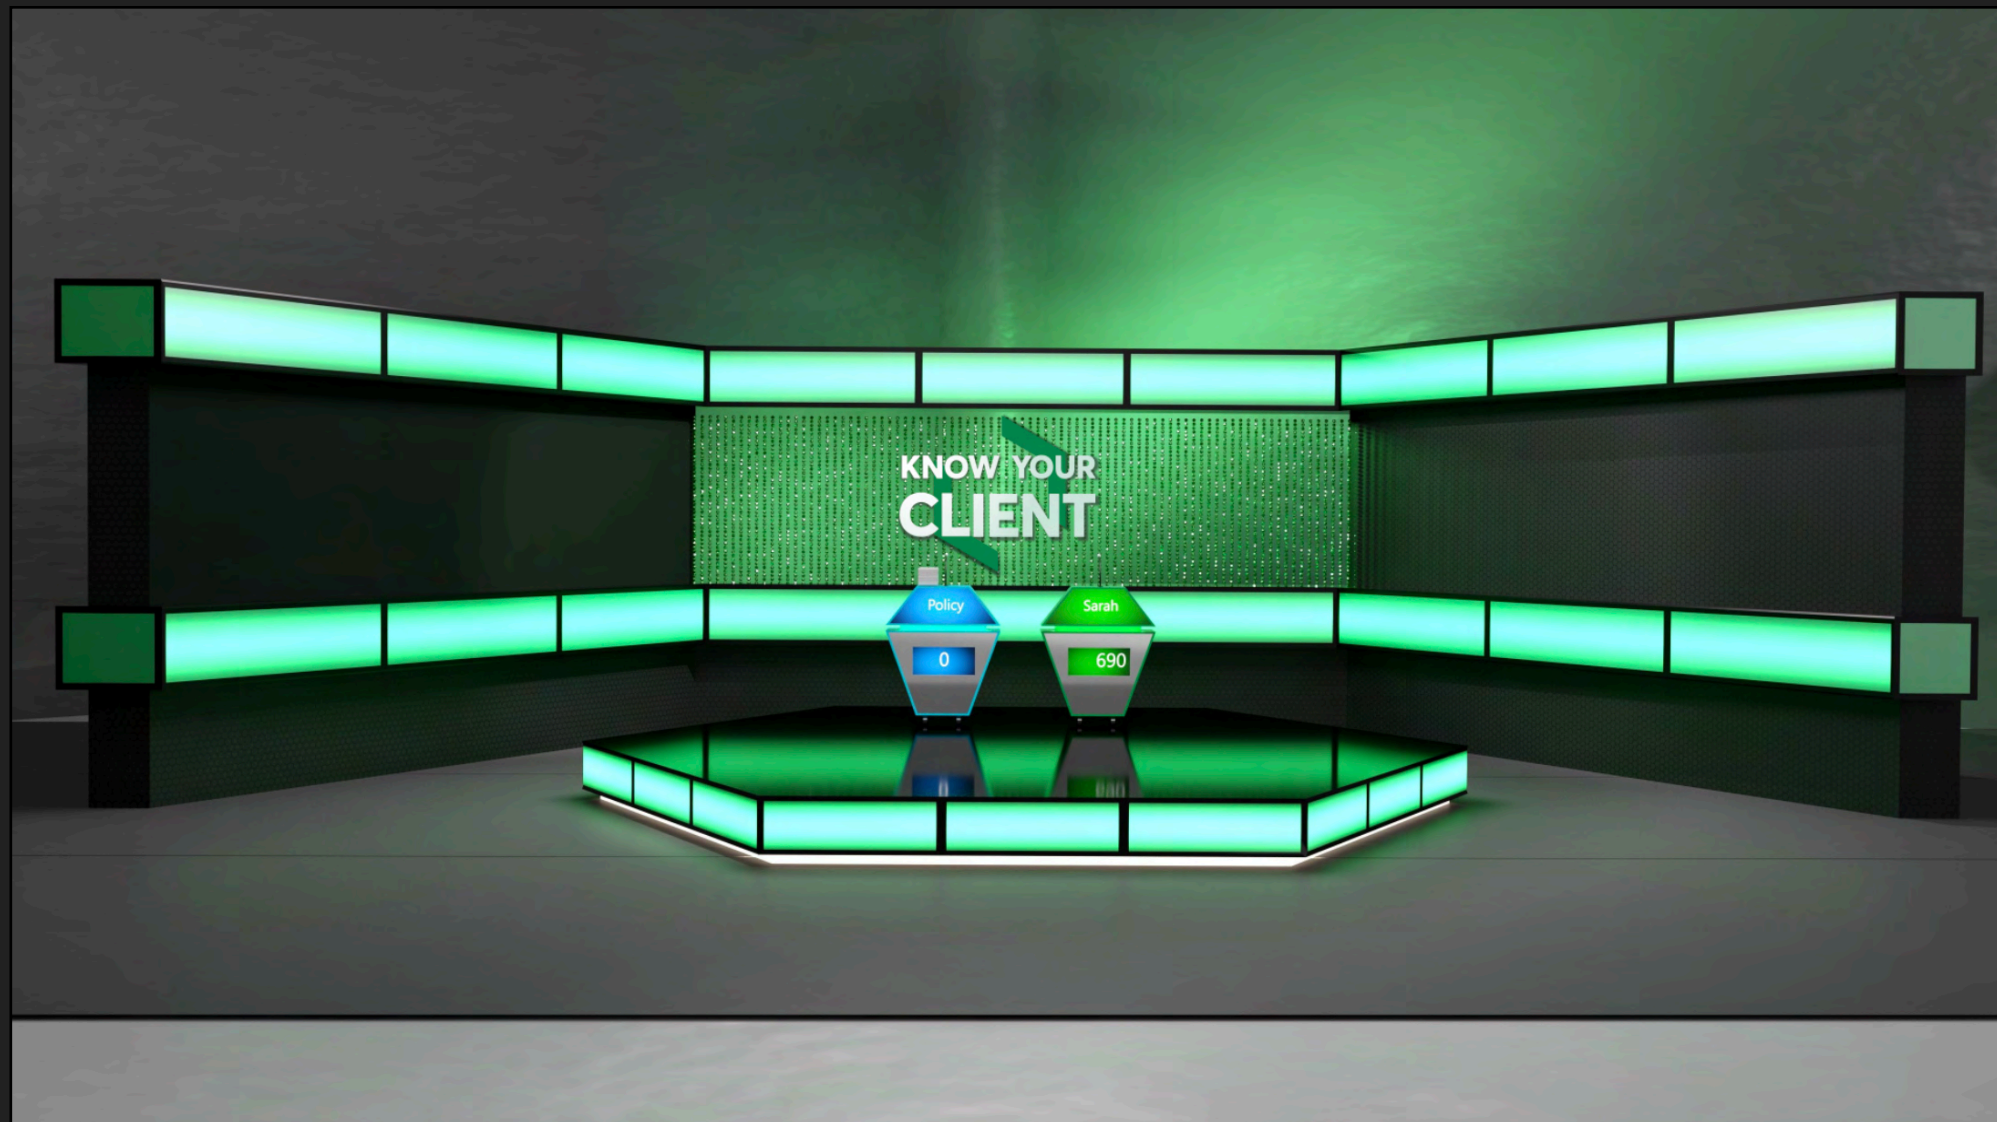

DESJARDINS

PRODUCTION DESIGN JORDAN WORTH

3D DESIGN - SEBASTIAN HARDER